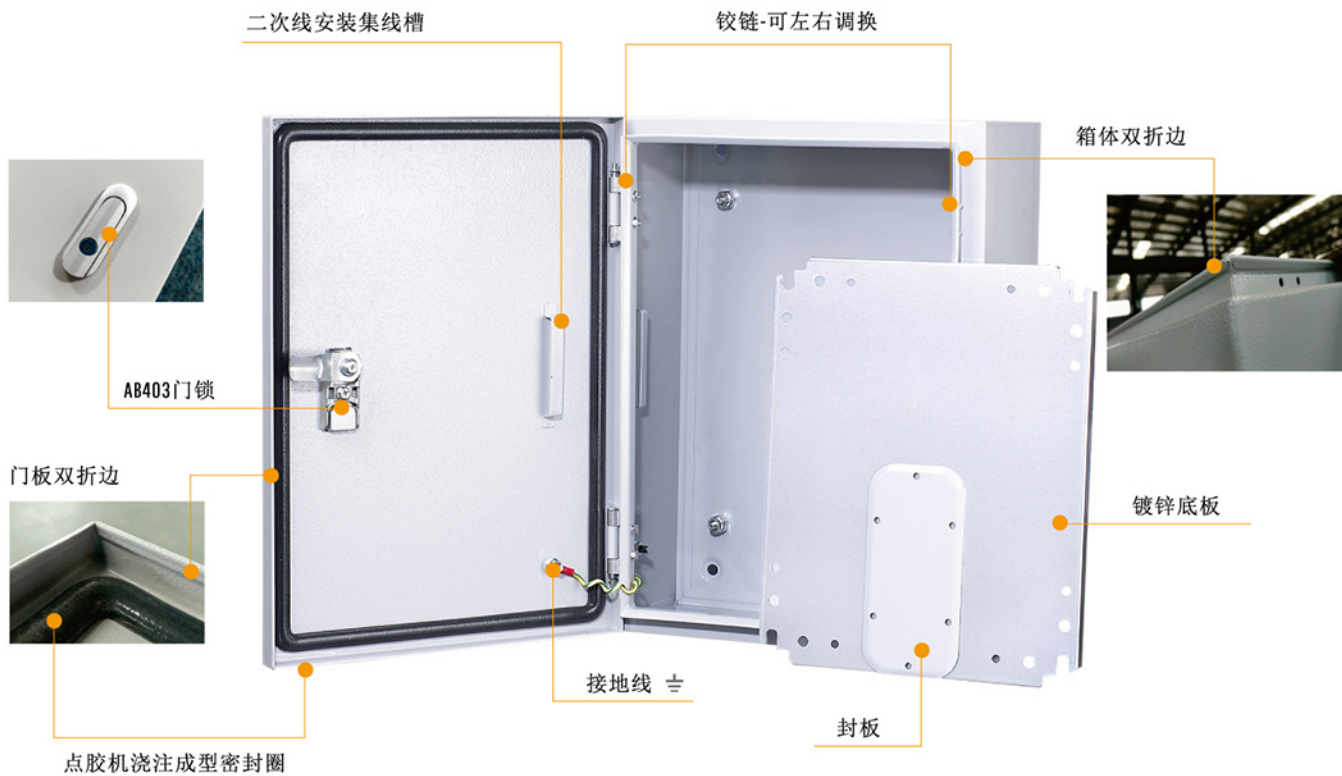

JXF 系列出口型控制箱

防水盒系列

08

型号	外型尺寸			类型/规格			
	宽(mm)	高(mm)	深(mm)	A-型 箱/安装板/门 1.4/1.5/1.7(mm)	B-型 箱/安装板/门 1.2/1.2/1.4(mm)	C-型 箱/安装板/门 1.0/1.0/1.2(mm)	D-型 箱/安装板/门 1.0/0.8/1.0(mm)
JXF-300400/155	300	400	155	●	●	●	●
JXF-400500/155	400	500	155	●	●	●	●
JXF-400600/155	400	600	155	●	●	●	●
JXF-500600/155	500	600	155	●	●	●	●
JXF-500700/155	500	700	155	●	●	●	
JXF-600700/155	600	700	155	●	●	●	
JXF-600800/155	600	800	155	●	●	●	
JXF-300400/210	300	400	210	●	●	●	●
JXF-400500/210	400	500	210	●	●	●	●
JXF-400600/210	400	600	210	●	●	●	●
JXF-500600/210	500	600	210	●	●	●	●
JXF-500700/210	500	700	210	●	●	●	
JXF-600700/210	600	700	210	●	●	●	
JXF-600800/210	600	800	210	●	●	●	
JXF-700900/210	700	900	210	●	●		
JXF-6001000/210	600	1000	210	●	●		
JXF-8001000/210	800	1000	210	●	●		
JXF-300400/250	300	400	250	●	●	●	●
JXF-400500/250	400	500	250	●	●	●	●
JXF-400600/250	400	600	250	●	●	●	●
JXF-500600/250	500	600	250	●	●	●	●
JXF-500700/250	500	700	250	●	●	●	
JXF-600700/250	600	700	250	●	●	●	
JXF-600800/250	600	800	250	●	●	●	
JXF-700900/250	700	900	250	●	●		
JXF-6001000/250	600	1000	250	●	●		
JXF-8001000/250	800	1000	250	●	●		
JXF-500600/300	500	600	300	●			
JXF-500700/300	500	700	300	●			
JXF-600700/300	600	700	300	●			
JXF-600800/300	600	800	300	●			
JXF-700900/300	700	900	300	●			
JXF-6001000/300	600	1000	300	●			
JXF-8001000/300	800	1000	300	●			

注明: 1.材料为优质冷轧钢板 2.安装板为优质镀锌板 3.规格为喷塑后的厚度 4.门锁采用A8403/A8402 5.塑粉采用RAL7035 6.深度:300mm需批量定做